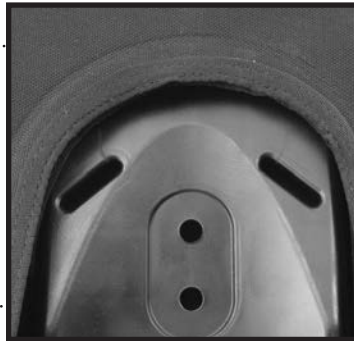

Your new BC handle can be added to any model BC that uses SeaQuest's large contour backpack.

This generally includes:

- size ML thru XL of most jackets
- all Black Diamond sizes

NOTE: ladies models do not use the large contour backpack

The best way to recognize a large contour backpack is to look for the two slots that accommodate the handle.

Please consult your authorized Aqua Lung Dealer to see if your model can accommodate this handle.

2 **STEP TWO:**
INSERT THE POSTS
THROUGH THE ENDS
OF THE HANDLE

3 **STEP THREE:**
INSERT THE PIN INTO
THE POST AND PRESS
TOGETHER

4 **STEP FOUR:**
MAKE SURE POST AND
PIN ARE SECURELY
ATTACHED

5 **STEP FIVE:**
YOU HAVE SUCCESS-
FULLY ATTACHED THE
BC HANDLE TO THE BC