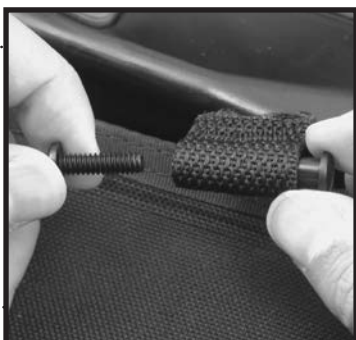

The best way to recognize a large contour backpack is to look for the two slots that accommodate the handle.

Please consult your authorized Aqua Lung Dealer to see if your model can accommodate this handle.

Aqua Lung®
2340 Cousteau Court
Vista, CA 92081
TEL: 760.597.5000

Visit us on the worldwide web!
www.aqualung.com

HOW TO ADD YOUR NEW BC HANDLE

1 **STEP ONE:**
INSERT THE ENDS OF
THE HANDLE THROUGH
THE SLOTS IN THE
BACKPACK

2 **STEP TWO:**
INSERT THE POSTS
THROUGH THE ENDS
OF THE HANDLE

3 **STEP THREE:**
INSERT THE PIN INTO
THE POST AND PRESS
TOGETHER

4 **STEP FOUR:**
MAKE SURE POST AND
PIN ARE SECURELY
ATTACHED

5 **STEP FIVE:**
YOU HAVE SUCCESS-
FULLY ATTACHED THE
BC HANDLE TO THE BC