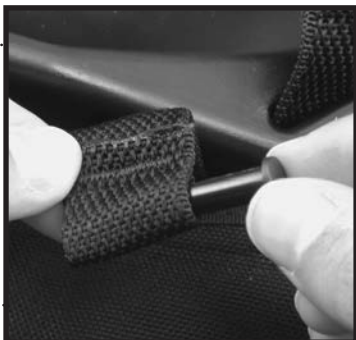

The best way to recognize a large contour backpack is to look for the two slots that accommodate the handle.

Please consult your authorized Aqua Lung Dealer to see if your model can accommodate this handle.

Aqua Lung®
2340 Cousteau Court
Vista, CA 92081
TEL: 760.597.5000

Visit us on the worldwide web!
www.aqualung.com

HOW TO ADD YOUR NEW BC HANDLE

1 **STEP ONE:**
INSERT THE ENDS OF
THE HANDLE THROUGH
THE SLOTS IN THE
BACKPACK

2 **STEP TWO:**
INSERT THE POSTS
THROUGH THE ENDS
OF THE HANDLE

3 **STEP THREE:**
INSERT THE PIN INTO
THE POST AND PRESS
TOGETHER

4 **STEP FOUR:**
MAKE SURE POST AND
PIN ARE SECURELY
ATTACHED

5 **STEP FIVE:**
YOU HAVE SUCCESS-
FULLY ATTACHED THE
BC HANDLE TO THE BC