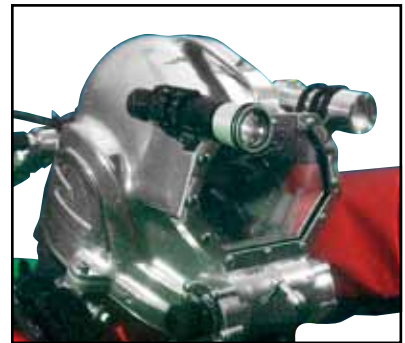

Bailout Switch Block

- Harness-mounted switchover valve
- User-friendly configuration and operation
- Universal mounting plate for harnesses
- Block easily removable from mounting

Part # AP0281/G

Welding Shield Kit

- Straightforward and quick to install
- Stainless steel hardware
- Hinged operation

Part # 400102

Light / Camera Bracket

- Mounts wide range of user-selected equipment
- Straightforward and quick to install
- Brackets are identical, order 2 per helmet

Part # 400107

Free Flow Insert Kit

- Enables field conversion to free flow mode
- Replaces 2nd stage regulator
- Straightforward process (less than 5 minutes)

Part # 400112

Sales & Support at
www.gorskihat.com