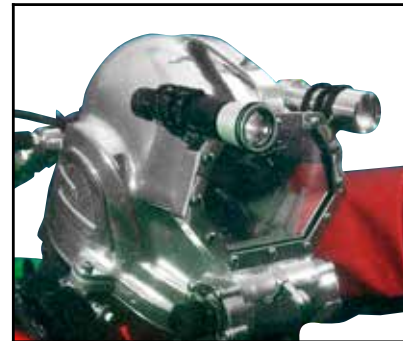

Bailout Switch Block

- Harness-mounted switchover valve
- User-friendly configuration and operation
- Universal mounting plate for harnesses
- Block easily removable from mounting

Part # AP0281/G

Welding Shield Kit

- Straightforward and quick to install
- Stainless steel hardware
- Hinged operation

Part # 400102

Light / Camera Bracket

- Mounts wide range of user-selected equipment
- Straightforward and quick to install
- Brackets are identical, order 2 per helmet

Part # 400107

Free Flow Insert Kit

- Enables field conversion to free flow mode
- Replaces 2nd stage regulator
- Straightforward process (less than 5 minutes)

Part # 400112

Sales & Support at
www.gorskihat.com